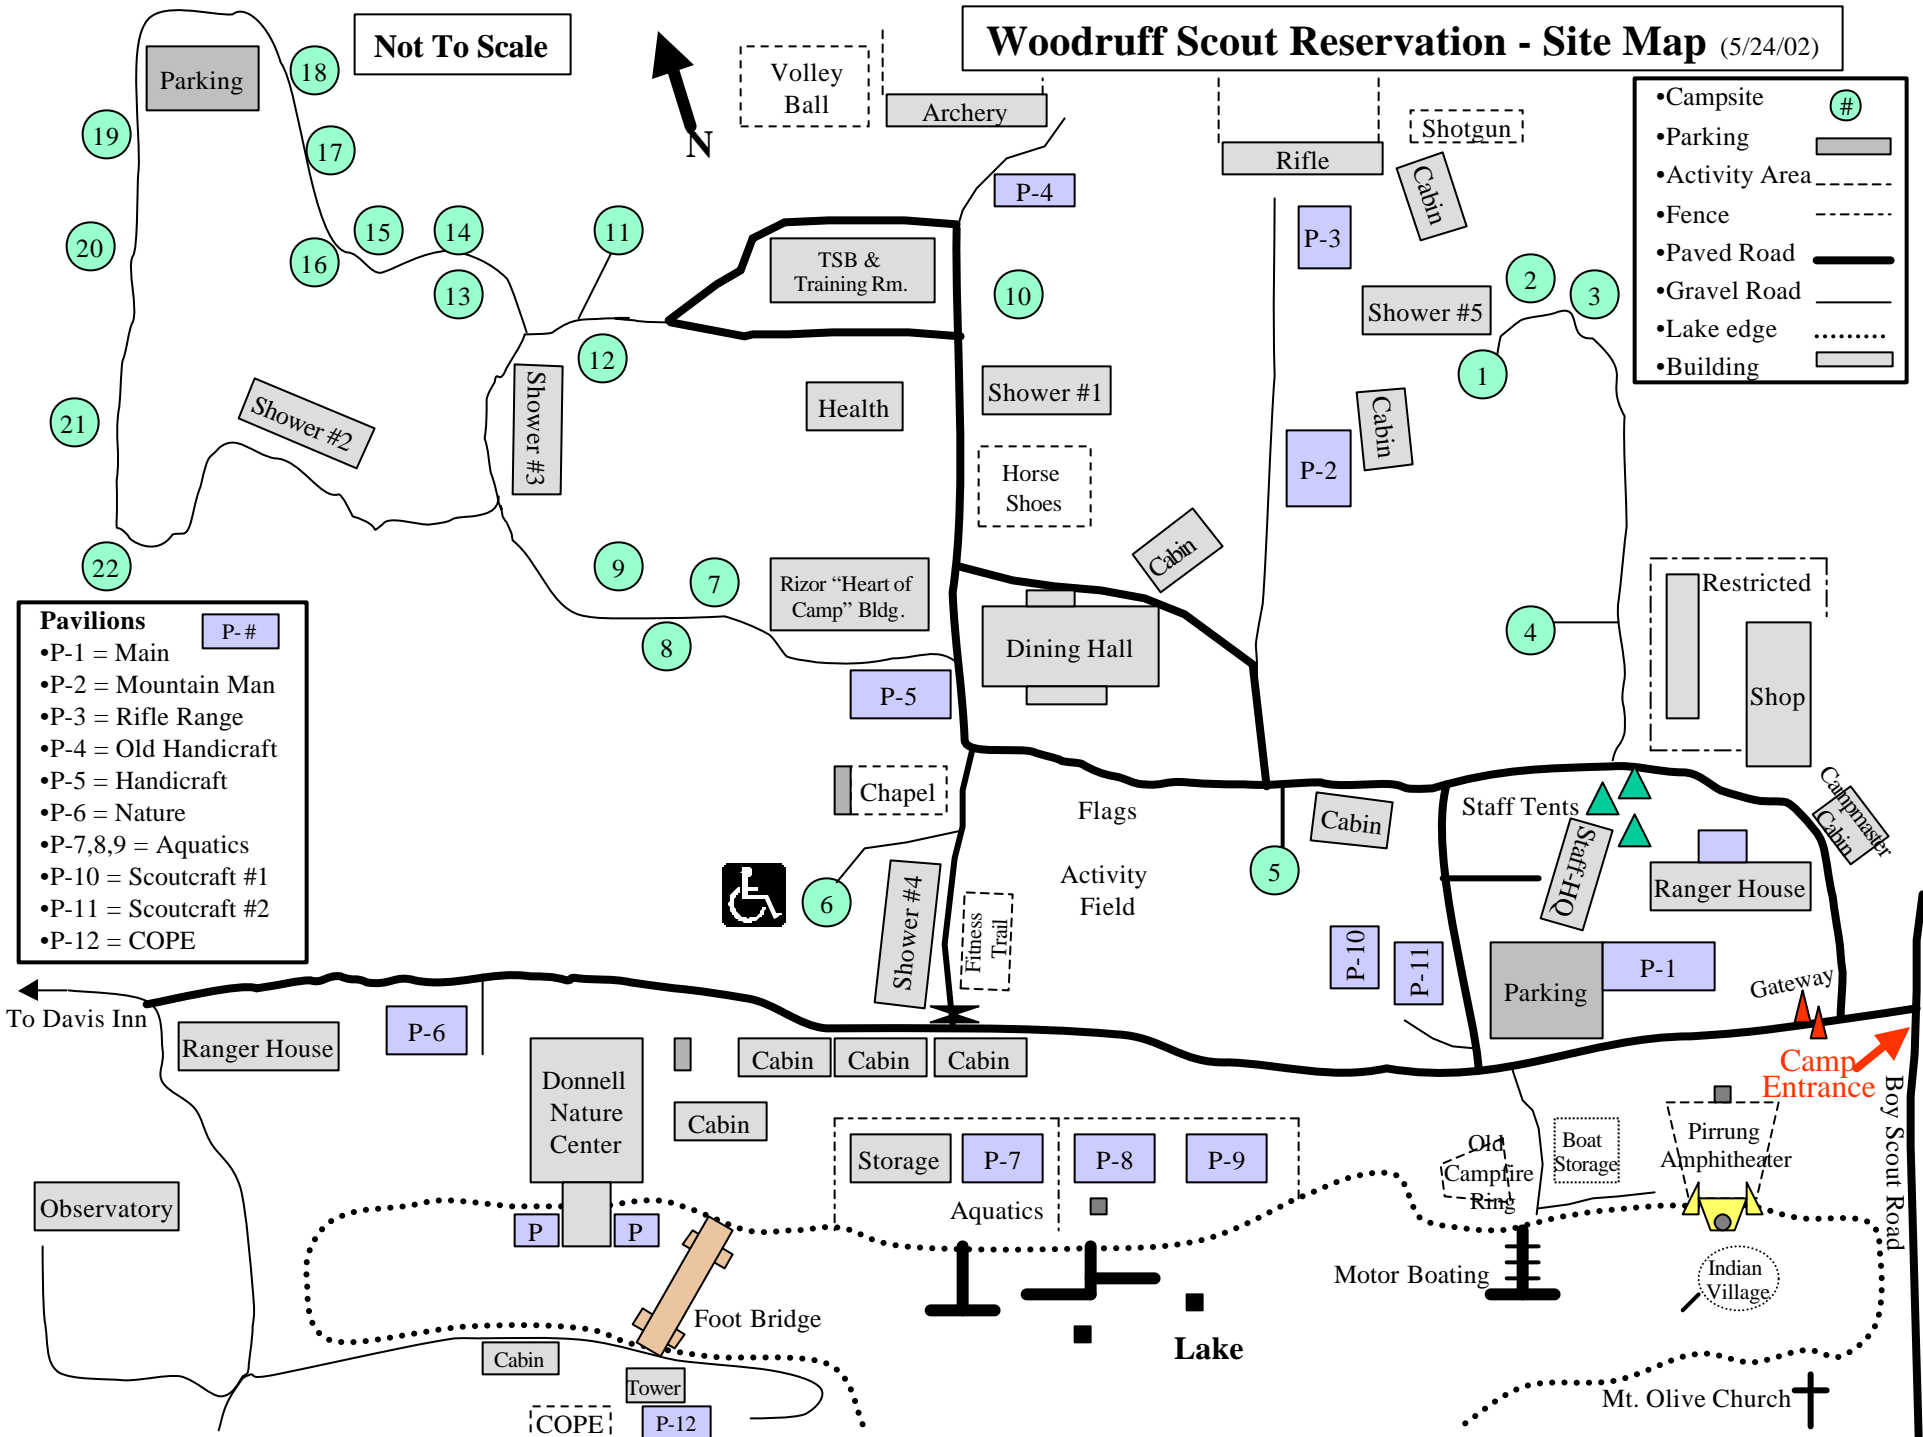

# Woodruff Scout Reservation - Site Map (5/24/02)

Not To Scale

- Campsite #
- Parking
- Activity Area
- Fence
- Paved Road
- Gravel Road
- Lake edge
- Building

- Pavilions**
- P-1 = Main
  - P-2 = Mountain Man
  - P-3 = Rifle Range
  - P-4 = Old Handicraft
  - P-5 = Handicraft
  - P-6 = Nature
  - P-7,8,9 = Aquatics
  - P-10 = Scoutcraft #1
  - P-11 = Scoutcraft #2
  - P-12 = COPE

To Davis Inn

Camp Entrance

Boy Scout Road

Lake

Mt. Olive Church